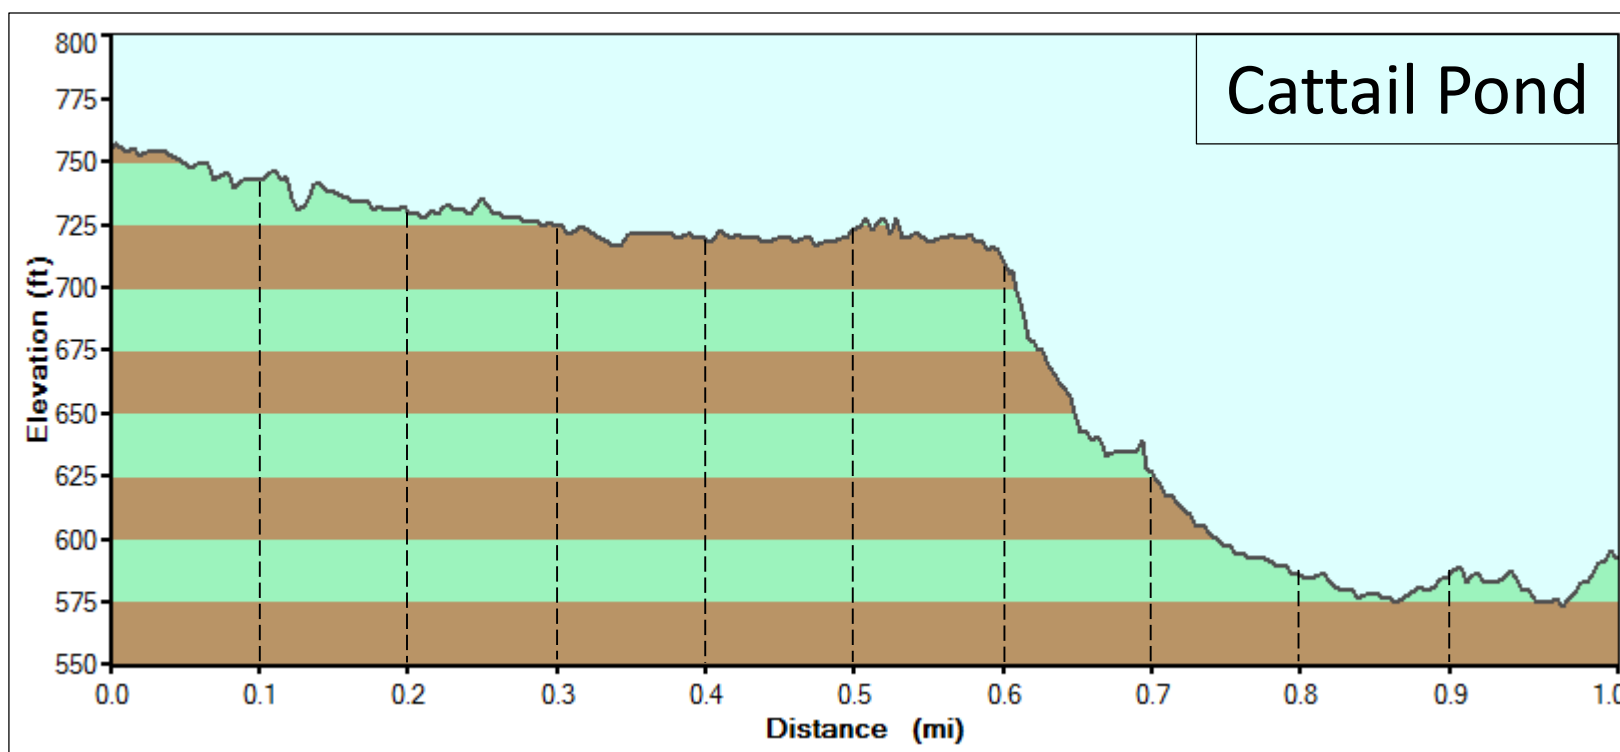

TRAIL PROFILES

- Trail profiles start at the posted Trailhead.
- Distance is in miles.
- Elevation is in feet.

TRAIL PROFILES